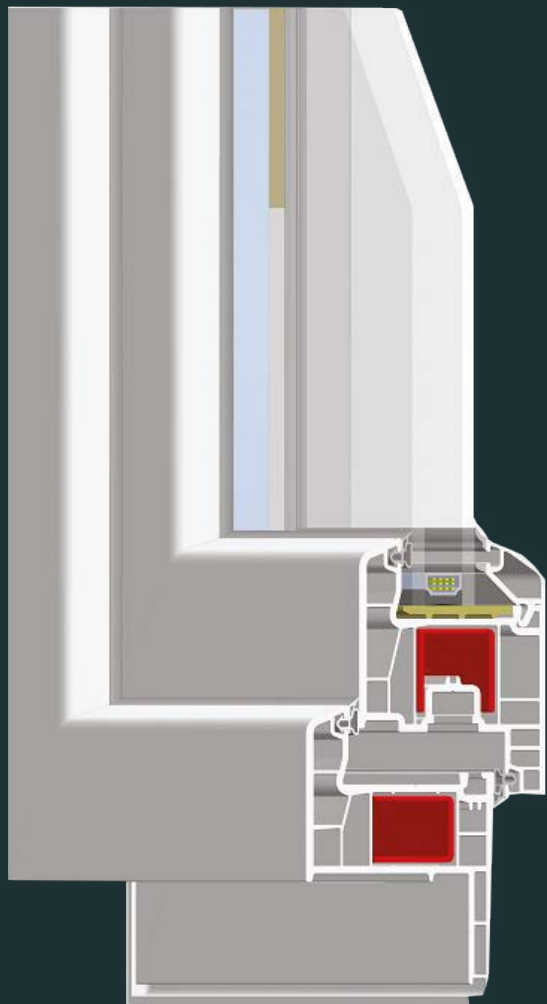

 **The 6000 Series offers economy, quality and performance safety. With this series you get everything a moderate window should contain.**

- ✓ Four-chamber system designed for optimum thermal and sound insulation.
- ✓ Excellent insulation and durability thanks to high-tech dichotomies.
- ✓ Longevity of windows thanks to the use of high-quality raw materials in production.

Baufens
Fenster & Türen

*Sve ostale boje je moguće uraditi po narudžbi.

PVC PROFIL ŠTOKA BW 6001

PVC PROFIL KRILO PROZORA BW 6011

PVC PROFIL T PREČKA BW 6021

PVC PROFIL ŠTULP BW 6031

PVC LAJSNA SA ŠTOKOM **BW 6071**PVC LAJSNA SA ŠTOKOM **BW 6061**PVC PROFIL KRILO VRATA **BW 6041**PVC PROFIL KRILO VRATA **BW 6051**
VANJSKO OTVARANJE